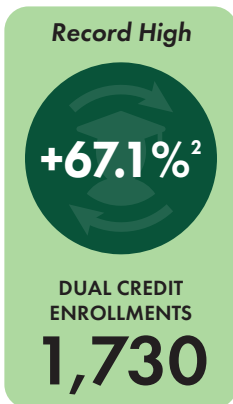

2023 FALL ENROLLMENT

INTERNATIONAL
STUDENTS

1,063

ONLINE
ENROLLMENTS

2,793

UNDERGRADUATE
HEAD COUNT

2,793

GRADUATE STUDENT
HEAD COUNT